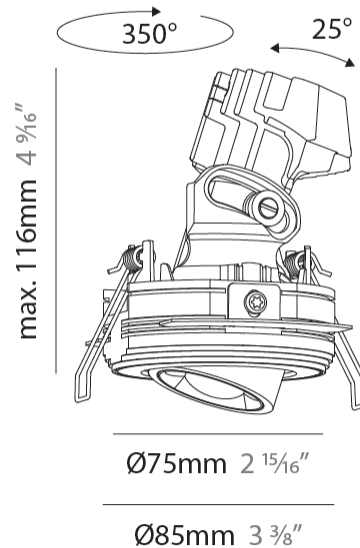

GENERAL

Series: Oiko Pro
 Subseries: Oiko Pro Adjustable
 Brand: Prolicht
 Division: Architectural
 Mounting Type: Trimless
 Mounting Location: Ceiling
 Subcategory: Downlight

PHYSICAL

Shape: Round
 Diameter (mm): 75
 Diameter (in): 2 15/16
 Height (mm): 116
 Height (in): 4 9/16
 Ceiling Thickness (mm): 10 / 12.5 / 15 / 25
 Ceiling Thickness (in): 3/8 or 1/2 or 9/16 or 1
 Min. Recessing Depth (mm): 125
 Min. Recessing Depth (in): 4 15/16
 Light Distribution: Direct
 Diffuser: Lens Pack - Spread Lens / Linear Spread Lens / Honeycomb Louver
 Fixture Finish: SSR / BKV / CWI / CRY / HAB / UFT / ITA / RUA / FTG / MYG / LOD / PUS / FRO / FUP / KIA / POP / BLS / SPG / MEY / GOH / GUM / CHC / COM / ABZ / JAG / OBR / MOS / ROR
 Fixture Material: Aluminum Die Cast
 Cut-out Measurements: D. 86mm / 3 3/8"

OPTICAL

Reflector: 34
 Adjustability: Rotational 350° / Tilt 25°

RATINGS AND CERTIFICATIONS

Certified By: Certified for North American Standards
 IP rating: IP20

OIKO PRO ADJUSTABLE TRIMLESS

A35816-

PROJECT _____

GENERAL

Series: Oiko Pro
Subseries: Oiko Pro Adjustable
Brand: Prolicht
Division: Architectural
Mounting Type: Recessed
Mounting Location: Ceiling
Subcategory: Downlight

PHYSICAL

Shape: Round
Diameter (mm): 75
Diameter (in): 2 ¹⁵ / ₁₆
Height (mm): 116
Height (in): 4 ⁹ / ₁₆
Ceiling Thickness (mm): 1 - 25
Ceiling Thickness (in): 1/16 - 1 3/16
Min. Recessing Depth (mm): 125
Min. Recessing Depth (in): 4 ¹⁵ / ₁₆
Light Distribution: Direct
Weight (kg): 0.29
Fixture Finish: SSR / BKV / CWI / CRY / HAB / UFT / ITA / RUA / FTG / MYG / LOD / PUS / FRO / FUP / KIA / POP / BLS / SPG / MEY / GOH / GUM / CHC / COM / ABZ / JAG / OBR / MOS / ROR
Fixture Material: Aluminum Die Cast
Cut-out Measurements: D. 68mm / 2 2/3"