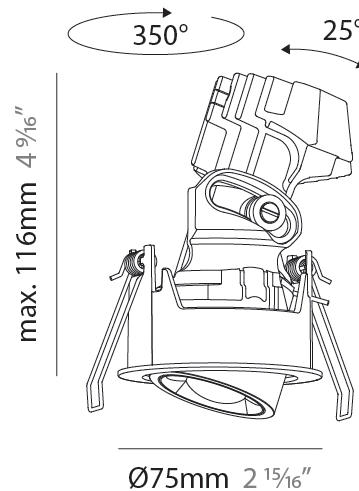

GENERAL

Series: Oiko Pro
Subseries: Oiko Pro Adjustable
Brand: Prolicht
Division: Architectural
Mounting Type: Recessed
Mounting Location: Ceiling
Subcategory: Downlight

PHYSICAL

Shape: Round
Diameter (mm): 75
Diameter (in): 2 ¹⁵/₁₆
Height (mm): 116
Height (in): 4 ⁹/₁₆
Ceiling Thickness (mm): 1 - 25
Ceiling Thickness (in): 1/16 - 1 3/16
Min. Recessing Depth (mm): 125
Min. Recessing Depth (in): 4 ¹⁵/₁₆
Light Distribution: Direct
Weight (kg): 0.29
Fixture Finish: SSR / BKV / CWI / CRY / HAB / UFT / ITA / RUA / FTG / MYG / LOD / PUS / FRO / FUP / KIA / POP / BLS / SPG / MEY / GOH / GUM / CHC / COM / ABZ / JAG / OBR / MOS / ROR
Fixture Material: Aluminum Die Cast
Cut-out Measurements: D. 68mm / 2 2/3"

ELECTRICAL

Lamp Type: LED (Zhaga Standard)
Input Wattage (W): 15
Total Output Wattage (W): 13.6
Dimming: Tri-Mode (Non-Dimming and Phase Dimming (120Vac only) and 0-10V Dimming)
Driver Included: No
Driver Location: Recessed Housing
Driver Type: Constant Current - Universal
Driver Class: Class 2
Input Voltage (V): 120 - 277
Constant Current (MA): 350

LED

Number of LEDs: 1
Color Temperature (°K): 2700 / 3000 / 3500 / 4000
Max. Delivered Lumen (lm): 1295 / 1377 / 1442 / 1455
Nominal Lumen (lm): 1566 / 1665 / 1743 / 1759
CRI: >90 CRI
Lamp Life (hrs): 50000

OPTICAL

Reflector°: 34
Adjustability: Rotational 350° / Tilt 25°

RATINGS AND CERTIFICATIONS

Certified By: Certified for North American Standards
IP rating: IP20